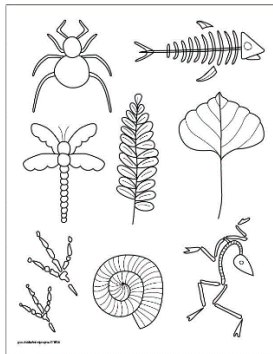

Bramshall Meadows First School Art Year Overview

Year 1

Autumn 1
Drawing
Still Life
Fossils

Spring 1
Painting
Colour
Paul Klee

Summer 2
Collage –
Great fire of London
Susan Schenk

Year 2

Autumn 1
Drawing
Illustration
John Tenniel influence?

Spring 2
Painting
Edward Tingatinga art

Summer 1
Sculpting
Recycled Materials/ Papier Mache
Michelle Reader?

Year 3

Autumn 1
Drawing
Face Proportion/Expression
Rembrandt

Spring 2
Collage
Recycled Local Collage
Kate Slater/Jane Perkins