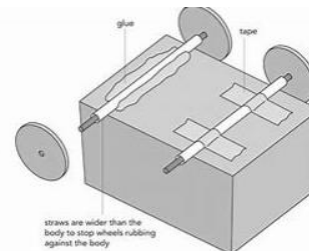

Bramshall Meadows First School Design Technology Topics

Year 1

Autumn 2
Construction
Freestanding structures
Playpark equipment

Spring 2
Mechanisms
Sliders and levers
Moving picture

Summer 1
Food and nutrition
Fruit

Year 2

Autumn 1
Food and nutrition
Vegetables

Spring 1
Mechanisms
Wheels and axles
Litter trolley

Summer 2
Construction
Basic sewing skills
Colour monster hand puppet

Year 3

Autumn 2
Mechanisms
Levers and linkages
Shadow puppet theatre